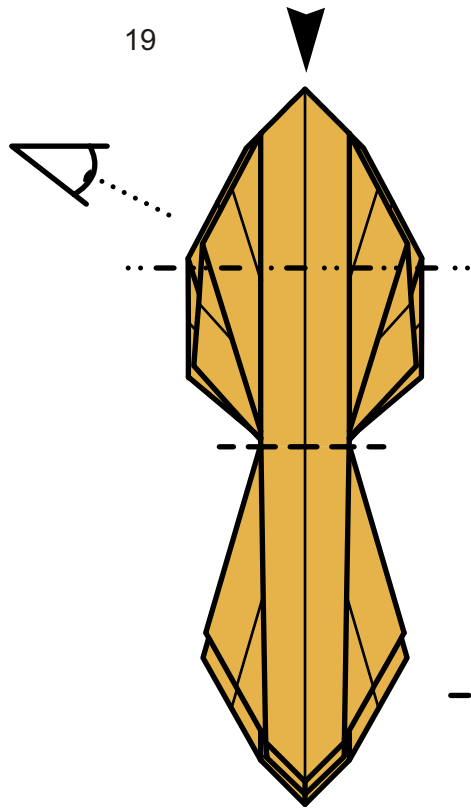

Origami

Ant / Mrówka

Ant / Mrówka
designed & diagrammed by Piotr Pluta
menikmati@o2.pl
03.2004

1

2

3

4

5

18

19

20

21

22

23

30

31