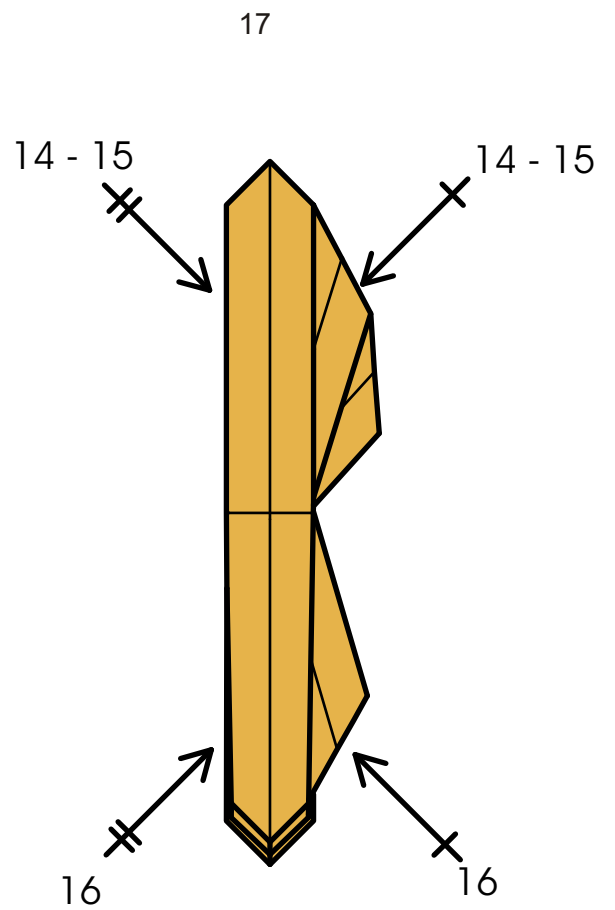

Origami

Ant / Mrówka

Ant / Mrówka
designed & diagrammed by Piotr Pluta
menikmati@o2.pl
03.2004

1

2

3

4

5

18

19

20

21

22

23

30

31

32

33

34

35

36

37

38

39