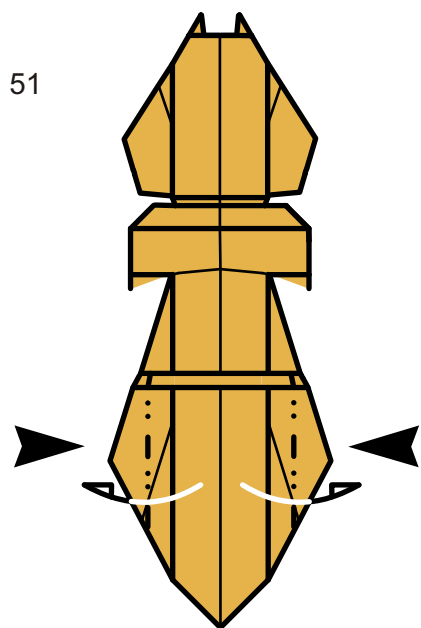

Origami

Ant / Mrówka

Ant / Mrówka
designed & diagrammed by Piotr Pluta
menikmati@o2.pl
03.2004

1

2

3

4

5

40

41

42

43

44

45

46

47

48

49

50

53

54

55